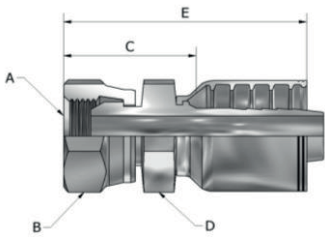

DP205 SERIES(BSP Female Straight)

LST

| PART NUMBER    | Products Description |           |         |      |             |      |            |      |                |      |
|----------------|----------------------|-----------|---------|------|-------------|------|------------|------|----------------|------|
|                | Hose In-Dia          | Thread PF | Nut Hex |      | Tail-Growth |      | Nipple Hex |      | Overall length |      |
|                |                      |           | MM      | Inch | MM          | Inch | MM         | Inch | MM             | Inch |
|                |                      |           | B       |      | C           |      | D          |      | E              |      |
| A              | B                    |           | C       |      | D           |      | E          |      |                |      |
| DP205-02-04    | 1/4                  | 1/8-28    | 14.0    | 0.55 | 29.4        | 1.16 | 14.0       | 0.55 | 49.7           | 1.96 |
| DP205-04-04    | 1/4                  | 1/4-19    | 19.0    | 0.75 | 32.7        | 1.29 | 19.0       | 0.75 | 53.0           | 2.09 |
| DP205-04-06    | 3/8                  | 1/4-19    | 19.0    | 0.75 | 33.5        | 1.32 | 19.0       | 0.75 | 60.7           | 2.39 |
| DP205-06-04    | 1/4                  | 3/8-19    | 22.0    | 0.87 | 36.2        | 1.43 | 22.0       | 0.87 | 56.5           | 2.22 |
| DP205-06-05    | 5/16                 | 3/8-19    | 22.0    | 0.87 | 36.7        | 1.44 | 22.0       | 0.87 | 57.7           | 2.27 |
| DP205-06-06    | 3/8                  | 3/8-19    | 22.0    | 0.87 | 36.8        | 1.45 | 22.0       | 0.87 | 64.0           | 2.52 |
| DP205-06-08    | 1/2                  | 3/8-19    | 22.0    | 0.87 | 37.9        | 1.49 | 22.0       | 0.87 | 68.1           | 2.68 |
| DP205-08-06    | 3/8                  | 1/2-14    | 27.0    | 1.06 | 40.5        | 1.59 | 27.0       | 1.06 | 67.7           | 2.67 |
| DP205-08-08    | 1/2                  | 1/2-14    | 27.0    | 1.06 | 41.0        | 1.61 | 27.0       | 1.06 | 71.2           | 2.80 |
| DP205-08-10    | 5/8                  | 1/2-14    | 27.0    | 1.06 | 41.6        | 1.64 | 27.0       | 1.06 | 76.9           | 3.03 |
| DP205-08-12    | 3/4                  | 1/2-14    | 27.0    | 1.06 | 42.6        | 1.68 | 27.0       | 1.06 | 78.0           | 3.07 |
| DP205-10-08    | 1/2                  | 5/8-14    | 28.6    | 1.12 | 38.2        | 1.50 | 27.0       | 1.06 | 68.4           | 2.69 |
| DP205-10-10    | 5/8                  | 5/8-14    | 28.6    | 1.12 | 38.7        | 1.52 | 27.0       | 1.06 | 74.0           | 2.91 |
| DP205-12-08    | 1/2                  | 3/4-14    | 36.0    | 1.42 | 45.5        | 1.79 | 36.0       | 1.42 | 75.7           | 2.98 |
| DP205-12-08H32 | 1/2                  | 3/4-14    | 32.0    | 1.26 | 45.5        | 1.79 | 32.0       | 1.26 | 75.7           | 2.98 |
| DP205-12-10    | 5/8                  | 3/4-14    | 36.0    | 1.42 | 46.0        | 1.81 | 36.0       | 1.42 | 81.3           | 3.20 |
| DP205-12-10H32 | 5/8                  | 3/4-14    | 32.0    | 1.26 | 46.0        | 1.81 | 32.0       | 1.26 | 81.3           | 3.20 |
| DP205-12-12    | 3/4                  | 3/4-14    | 36.0    | 1.42 | 46.0        | 1.81 | 36.0       | 1.42 | 81.4           | 3.20 |
| DP205-12-12H32 | 3/4                  | 3/4-14    | 32.0    | 1.26 | 46.0        | 1.81 | 32.0       | 1.26 | 81.4           | 3.20 |
| DP205-16-12    | 3/4                  | 1"-11     | 41.0    | 1.61 | 50.2        | 1.98 | 41.0       | 1.61 | 85.6           | 3.37 |
| DP205-16-16    | 1"                   | 1"-11     | 41.0    | 1.61 | 52.7        | 2.07 | 41.0       | 1.61 | 93.5           | 3.68 |
| DP205-20-16    | 1"                   | 1-1/4-11  | 50.0    | 1.97 | 59.9        | 2.36 | 50.0       | 1.97 | 100.7          | 3.96 |
| DP205-20-20    | 1-1/4                | 1-1/4-11  | 50.0    | 1.97 | 60.3        | 2.37 | 50.0       | 1.97 | 104.0          | 4.09 |
| DP205-24-20    | 1-1/4                | 1-1/2-11  | 60.0    | 2.36 | 60.9        | 2.40 | 60.0       | 2.36 | 104.6          | 4.12 |
| DP205-24-24    | 1-1/2                | 1-1/2-11  | 60.0    | 2.36 | 62.8        | 2.47 | 55.0       | 2.17 | 97.2           | 3.83 |
| DP205-32-24    | 1-1/2                | 2"-11     | 70.0    | 2.76 | 69.7        | 2.74 | 70.0       | 2.76 | 104.1          | 4.10 |
| DP205-32-32    | 2"                   | 2"-11     | 70.0    | 2.76 | 70.7        | 2.78 | 70.0       | 2.76 | 114.6          | 4.51 |