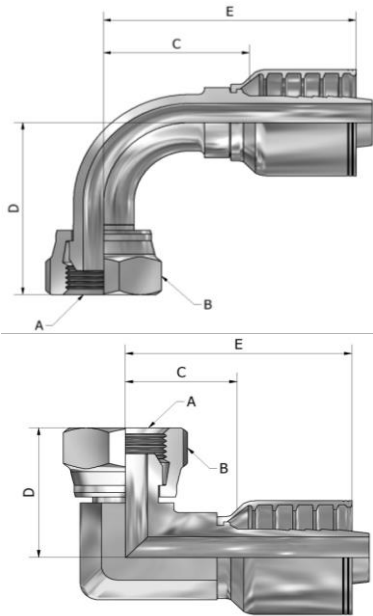

DP295 SERIES(BSP Female 90° Elbow)

LIST

| PART NUMBER     | Products Description |           |         |      |             |      |       |      |                |      |
|-----------------|----------------------|-----------|---------|------|-------------|------|-------|------|----------------|------|
|                 | Hose In-Dia          | Thread PF | Nut Hex |      | Tail-Growth |      | Drop  |      | Overall length |      |
|                 |                      |           | MM      | Inch | MM          | Inch | MM    | Inch | MM             | Inch |
|                 |                      |           | B       |      | C           |      | D     |      | E              |      |
| DP295-04-04     | 1/4                  | 1/4-19    | 19.0    | 0.75 | 25.7        | 1.01 | 34.4  | 1.35 | 45.3           | 1.78 |
| DP295-04-04B    | 1/4                  | 1/4-19    | 19.0    | 0.75 | 21.8        | 0.86 | 29.6  | 1.17 | 41.4           | 1.63 |
| DP295-04-04D49  | 1/4                  | 1/4-19    | 19.0    | 0.75 | 25.7        | 1.01 | 54.2  | 2.13 | 45.3           | 1.78 |
| DP295-04-06     | 3/8                  | 1/4-19    | 19.0    | 0.75 | 31.0        | 1.22 | 35.3  | 1.39 | 58.2           | 2.29 |
| DP295-06-04     | 1/4                  | 3/8-19    | 22.0    | 0.87 | 25.7        | 1.01 | 40.4  | 1.59 | 45.3           | 1.78 |
| DP295-06-06     | 3/8                  | 3/8-19    | 22.0    | 0.87 | 30.3        | 1.19 | 40.4  | 1.59 | 57.5           | 2.26 |
| DP295-06-06B    | 3/8                  | 3/8-19    | 22.0    | 0.87 | 26.3        | 1.04 | 35.4  | 1.39 | 53.5           | 2.11 |
| DP295-06-06D55  | 3/8                  | 3/8-19    | 22.0    | 0.87 | 30.3        | 1.19 | 62.4  | 2.46 | 57.5           | 2.26 |
| DP295-08-06     | 3/8                  | 1/2-14    | 27.0    | 1.06 | 38.5        | 1.52 | 50.6  | 1.99 | 65.7           | 2.59 |
| DP295-08-08     | 1/2                  | 1/2-14    | 27.0    | 1.06 | 37.8        | 1.49 | 50.6  | 1.99 | 68.0           | 2.68 |
| DP295-08-08B    | 1/2                  | 1/2-14    | 27.0    | 1.06 | 28.5        | 1.12 | 42.0  | 1.65 | 62.7           | 2.47 |
| DP295-08-08D80  | 1/2                  | 1/2-14    | 27.0    | 1.06 | 34.9        | 1.37 | 89.7  | 3.53 | 65.1           | 2.56 |
| DP295-10-10     | 5/8                  | 5/8-14    | 28.6    | 1.12 | 40.3        | 1.59 | 51.8  | 2.04 | 75.6           | 2.98 |
| DP295-12-08     | 1/2                  | 3/4-14    | 36.0    | 1.42 | 37.8        | 1.49 | 51.3  | 2.02 | 68.0           | 2.68 |
| DP295-12-08H32  | 1/2                  | 3/4-14    | 32.0    | 1.26 | 37.8        | 1.49 | 51.3  | 2.02 | 68.0           | 2.68 |
| DP295-12-10     | 5/8                  | 3/4-14    | 36.0    | 1.42 | 48.3        | 1.90 | 59.0  | 2.32 | 83.6           | 3.29 |
| DP295-12-10H32  | 5/8                  | 3/4-14    | 32.0    | 1.26 | 48.3        | 1.90 | 59.0  | 2.32 | 83.6           | 3.29 |
| DP295-12-12     | 3/4                  | 3/4-14    | 36.0    | 1.42 | 52.3        | 2.06 | 64.0  | 2.52 | 87.6           | 3.45 |
| DP295-12-12H32  | 3/4                  | 3/4-14    | 32.0    | 1.26 | 52.3        | 2.06 | 64.0  | 2.52 | 87.6           | 3.45 |
| DP295-12-12B    | 3/4                  | 3/4-14    | 36.0    | 1.42 | 37.9        | 1.49 | 45.0  | 1.77 | 73.2           | 2.88 |
| DP295-16-16     | 1"                   | 1"-11     | 41.0    | 1.61 | 78.8        | 3.10 | 84.0  | 3.31 | 119.6          | 4.71 |
| DP295-16-16D110 | 1"                   | 1"-11     | 41.0    | 1.61 | 78.8        | 3.10 | 120.5 | 4.74 | 119.6          | 4.71 |
| DP295-20-20     | 1-1/4                | 1-1/4-11  | 50.0    | 1.97 | 85.7        | 3.37 | 101.9 | 4.01 | 129.4          | 5.09 |
| DP295-24-24     | 1-1/2                | 1-1/2-11  | 55.0    | 2.17 | 102.1       | 4.02 | 120.0 | 4.72 | 136.5          | 5.37 |
| DP295-32-32     | 2"                   | 2"-11     | 70.0    | 2.76 | 141.5       | 5.57 | 152.9 | 6.02 | 185.4          | 7.30 |