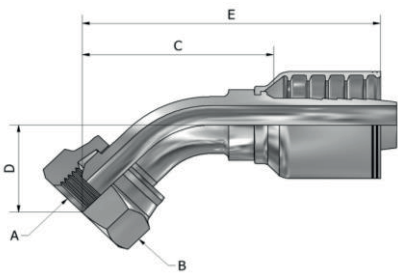

DP245 SERIES(BSP Female 45° Elbow)

LST

PART NUMBER	Products Description									
	Hose In-Dia	Thread PF	Nut Hex		Tail-Growth		Drop		Overall length	
			MM	Inch	MM	Inch	MM	Inch	MM	Inch
			B		C		D		E	
A	B		C		D		E			
DP245-04-04	1/4	1/4-19	19.0	0.75	40.3	1.59	19.8	0.78	59.8	2.35
DP245-06-04	1/4	3/8-19	22.0	0.87	42.7	1.68	22.2	0.87	63.0	2.48
DP245-06-06	3/8	3/8-19	22.0	0.87	44.9	1.77	22.2	0.87	72.1	2.84
DP245-08-06	3/8	1/2-14	27.0	1.06	58.5	2.30	28.8	1.13	85.7	3.37
DP245-08-08	1/2	1/2-14	27.0	1.06	53.8	2.12	28.0	1.10	84.0	3.31
DP245-10-08	1/2	5/8-14	28.6	1.12	49.7	1.96	27.6	1.09	83.9	3.30
DP245-10-10	5/8	5/8-14	28.6	1.12	53.0	2.09	24.3	0.96	88.3	3.48
DP245-12-10	5/8	3/4-14	36.0	1.42	60.4	2.38	29.2	1.15	95.7	3.77
DP245-12-10H32	5/8	3/4-14	32.0	1.26	60.4	2.38	29.2	1.15	95.7	3.77
DP245-12-12	3/4	3/4-14	36.0	1.42	68.0	2.68	32.3	1.27	103.3	4.07
DP245-12-12H32	3/4	3/4-14	32.0	1.26	68.0	2.68	32.3	1.27	103.3	4.07
DP245-16-12	3/4	1"-11	41.0	1.61	72.2	2.84	37.4	1.47	107.5	4.23
DP245-16-16	1"	1"-11	41.0	1.61	86.0	3.39	40.4	1.59	126.8	4.99
DP245-20-20	1-1/4	1-1/4-11	50.0	1.97	114.8	4.52	55.5	2.19	158.5	6.24
DP245-24-24	1-1/2	1-1/2-11	55.0	2.17	130.0	5.12	60.1	2.37	164.4	6.47
DP245-32-32	2"	2"-11	70.0	2.76	159.1	6.26	68.8	2.71	203.0	7.99